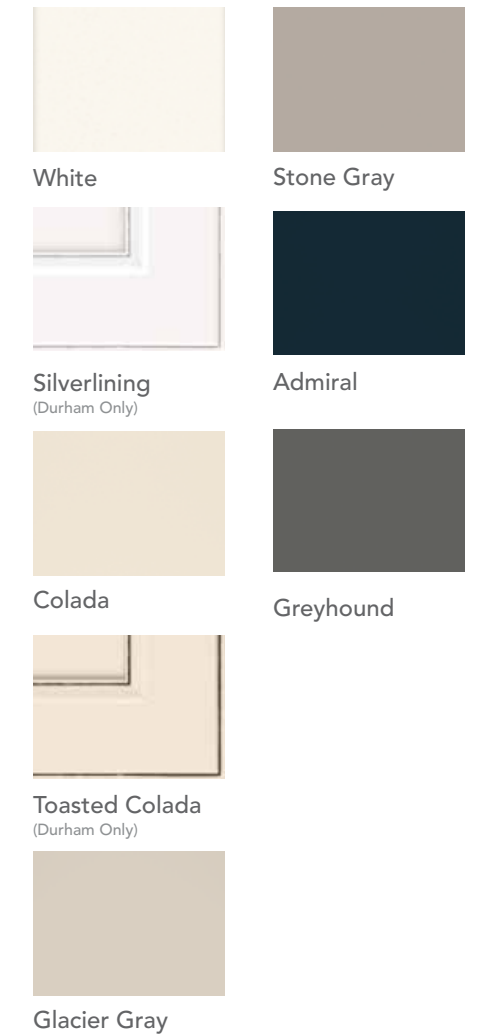

* 5-piece drawer front available

PAINT COLORS

When a painted finish is specified, the center panel may be constructed of Medium Density Fiberboard (MDF). MDF provides a smoother finish when painted, and is more resistant to warping, expansion, and contraction.

PURESTYLE DOOR STYLES

See back page for finish availability.

Brellin* Slab drawer front **Ellis** Slab drawer front **Decatur** Slab drawer front

Durham 5-Piece drawer front **Lillian** 5-Piece drawer front **Tilden** Slab drawer front

COLORS

THERMOFOIL

(Available in White)

Augusta Slab drawer front

SPECIALTY PURESTYLE

(Available in Textured Burlap)

Brellin* Slab drawer front

(Available in Textured Sarsaparilla & Woodgrain Sarsaparilla)